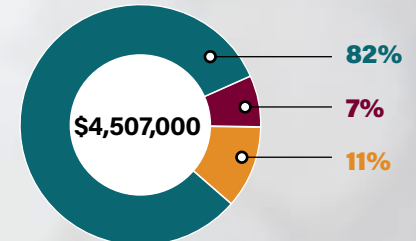

TOTAL OPERATING INCOME	\$4,831,000
TOTAL EXPENSES	\$4,507,000
NET RESULTS FROM OPERATIONS	\$324,000
EXTRAORDINARY ITEMS	
Bequests	\$2,590,000
Associated Expenses	-\$266,000
TOTAL NET INCOME	\$2,648,000