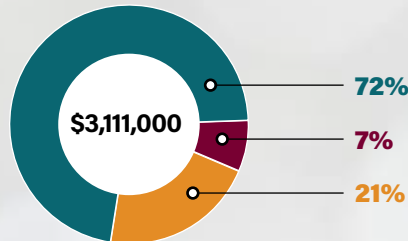

OPERATIONAL EXCELLENCE

Thanks to the record of remarkable artistic programming over the past twenty years, North Coast Rep has reached new levels of financial stability, setting the stage for a bright future in an otherwise unstable environment for most regional theatres. The loyal support of our subscribers, donors and board members is testimony to the quality of our productions, the value of our Theatre School, and that special feeling of being a part of a theatre family which has developed over the years. Actors, directors and designers across the country understand our reputation for the work we create, and more importantly for the way we care for our talent while in our home. We value the creative people that are often struggling to carve out a living in

this industry, and this has paid off in the form of soaring productions and loyal artists.

To elucidate our turnaround, at a low point just after the great recession, our fund deficit had reached -$440,000, but with steady progress in artistic excellence and financial oversight, we turned that around to a surplus of +$480,000 before COVID. Our family rallied to reinvent our model during the pandemic by creating new ways to deliver content, soliciting strong support from our donor base, and securing extraordinary federal funding. Now, the theatre has emerged stronger than ever and much better positioned to move ahead at a time when many theatres are closing around the country.

Our patrons, donors, staff and creative team have achieved some notable milestones recently. Our Spotlight Gala has grown to be the largest in attendance and financial success in our theatre's history. Our recent production of CAMELOT was the highest grossing show ever. Our Theatre School