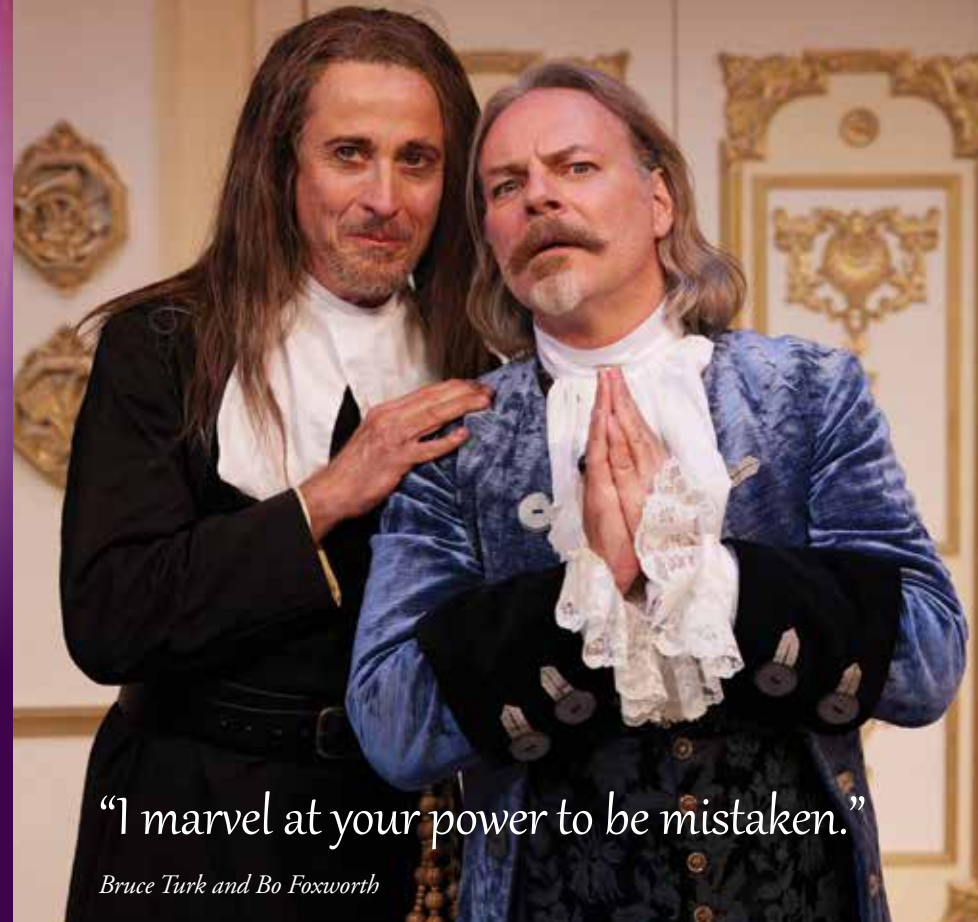

“I marvel at your power to be mistaken.”

Bruce Turk and Bo Foxworth