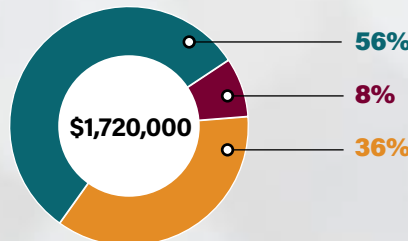

■ Individual/In-Kind . . .	\$959,000
■ Gov't, Corp, Fdns	\$136,000
■ Special Events	\$625,000
Total	\$1,720,000

TOTAL OPERATING INCOME \$4,831,000

EXPENSES

■ Programming	\$3,714,154
■ General Admin	\$297,071
■ Fundraising	\$495,775
Total	\$4,507,000