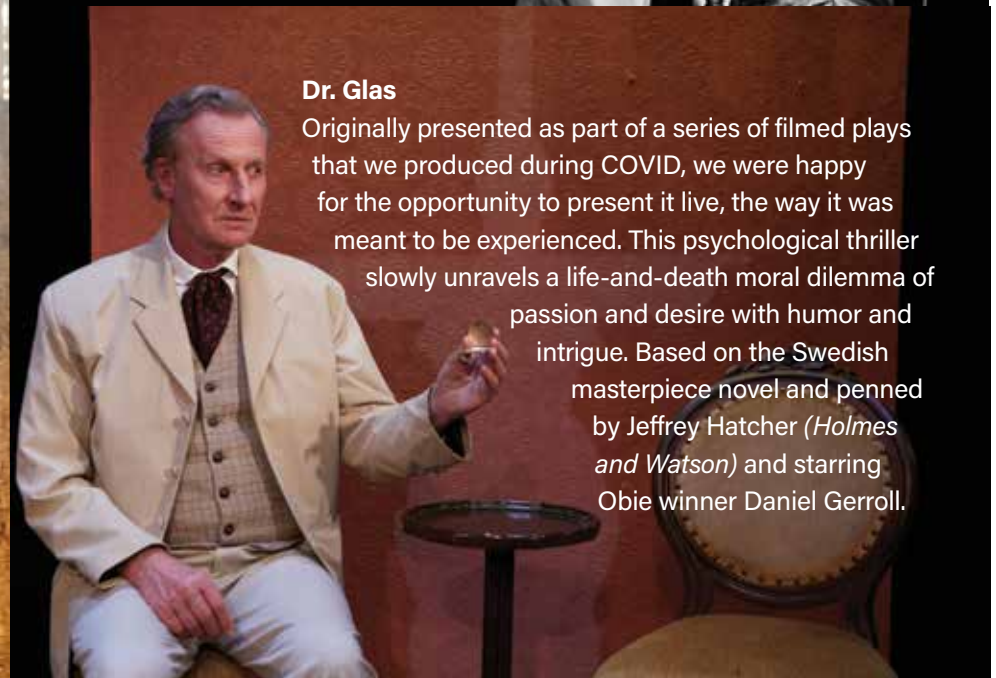

Dr. Glas

Originally presented as part of a series of filmed plays that we produced during COVID, we were happy for the opportunity to present it live, the way it was meant to be experienced. This psychological thriller slowly unravels a life-and-death moral dilemma of passion and desire with humor and intrigue. Based on the Swedish masterpiece novel and penned by Jeffrey Hatcher (*Holmes and Watson*) and starring Obie winner Daniel Gerroll.